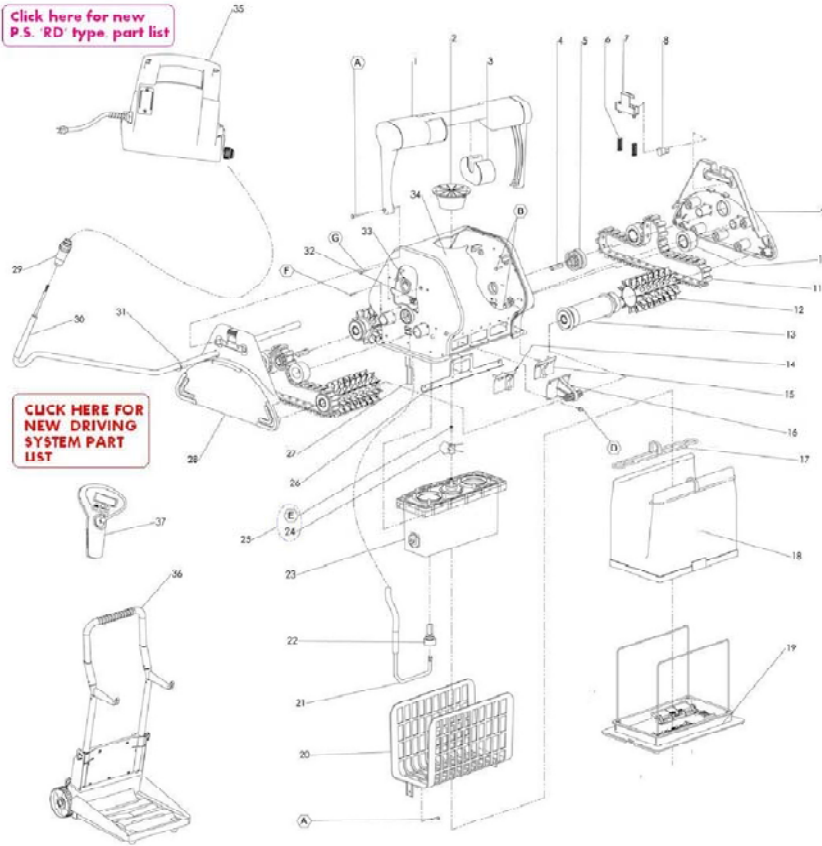

ILLUSTRATED BILL OF MATERIAL AND DISTRIBUTOR PRICE LIST:
DOLPHIN dx5 (9999381-DX5)

January 2006 - 0170087

For consumers, dolphin parts are available through Dolphin dealers and authorized repair centers. Please visit our dealer locator to find the closest Dolphin dealer in your area at:

http://www.maytronicsus.com/en-us/where_to_buy/store-locator/

For dealers, parts are available through distribution or through Optimus at: <http://www.optimusparts.com/>

BILL OF MATERIAL

9999381-DX5 - DOLPHIN dx5

Number	Child Part Number	Part Description	DIY
1	9995689	DX5 HANDLE ASSEMBLY	Y
2	9995072	IMPELLER TUBE-GREY	Y
3	9995742	HANDLE FLOAT - DARK GREY	Y
12	6101635	PVC BRUSH DYN - GREY	Y
14	9985283	NON RETURN FLAP DYN. LEFT-GREY	Y
15	9985285	NON RETURN FLAP DYN.RIGHT-GREY	Y
17	9981430	FILTER BAG CLIP	Y
18	9995431-ASSY	COARSE FILTER BAG	Y
19	9995550	BOTTOM LID ASSY+SUPPORT (2005)	Y
20	6203703	FILTER SCREEN	Y
35	9995653-ASSY	POWER SUPPLY DC DYN. -115V	Y
36	9996092	DOLPHIN CADDY	Y
37	9995424	DX5 REMOTE CONTROL RCU	Y