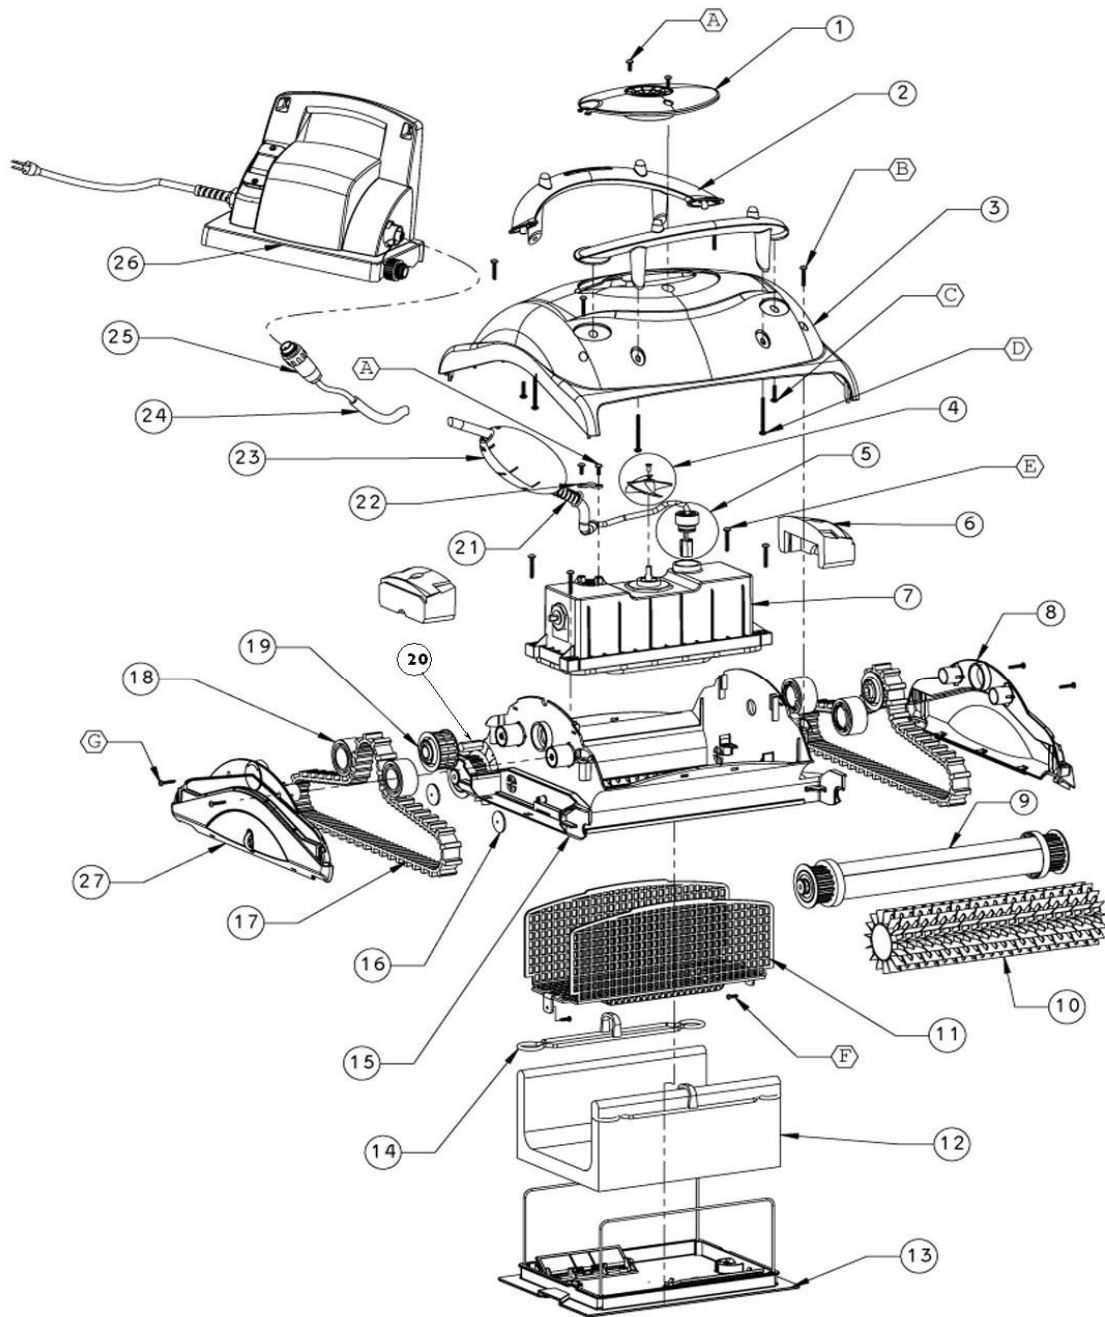

ILLUSTRATED BILL OF MATERIAL AND DISTRIBUTOR PRICE
LIST:
DOLPHIN ORION (99993601)

November 2006 - P/No 8170061

For consumers, dolphin parts are available through Dolphin dealers and authorized repair centers. Please visit our dealer locator to find the closest Dolphin dealer in your area at: http://www.maytronicsus.com/en-us/where_to_buy/store-locator/

For dealers, parts are available through distribution or through Optimus at: <http://www.optimusparts.com/>

BILL OF MATERIAL

99996301 - DOLPHIN ORION

Number	Child Part Number	Part Description	DIY
1	9982284	IMPELLER COVER AZURE LIGHT BLUE	Y
2	99960020	DIAG.BASIC - AZURE HANDLE ASSY	Y
4	9995269	IMPELLER+SCREW DC	Y
10	6101598	DIAG.BASIC - PVC BRUSH - AZURE	Y
11	9982300	DIAG. BASIC - FILTER SCREEN	Y
12	99954301-ASSY	FILTER BAG DX3/ORION	Y
13	99919116	BOTTOM LID ASSY D.BASIC+SUPPORT	Y
14	9981430	FILTER BAG CLIP	Y
17	9985000	DIAG.BASIC AZURE TRACK	Y
24	9995766-ASSY	CABLE ASSY DX3/DX4 17M W/CONNECTION INSTALLED	Y
26	99956002RD-ASSY	DIAG.BASIC-POWER SUPPLY 115V	Y